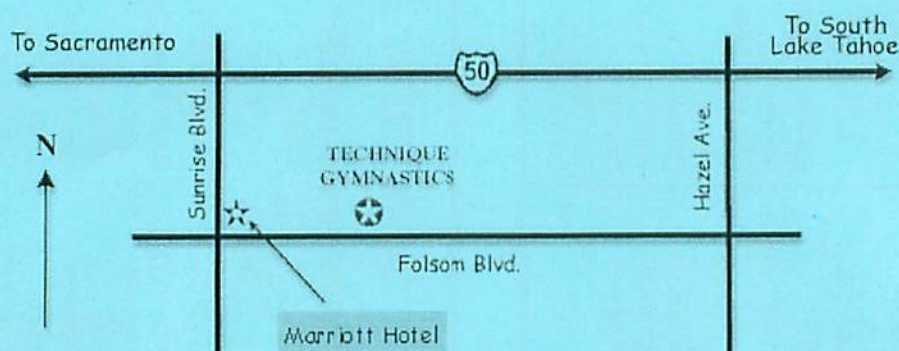

[Home](#)
[Programs](#)
[Teams](#)
[Parties](#)
[Camps](#)
[Field Trips](#)
[Our Location](#)
[Contact Us](#)

Directions to Technique Gymnastics

Technique Gymnastics is located at:

11345 Folsom Blvd.
 Rancho Cordova, CA 95742
 (916) 635-7900

- Big white building with a red and blue stripe (see photo below).
- Between Sunrise Ave. and Hazel Ave.
- 2.2 miles west from Hazel Ave.
- 7 tenths mile east from the Marriott at Sunrise Ave.

★ IF YOU ARE COMING FROM THE NORTH (AIRPORT):

1. Take Interstate 5 Southbound until you reach Highway 50 Interchange.
2. Take Highway 50 Eastbound towards South Lake Tahoe.
3. Take the Sunrise Blvd. Southbound exit. Get in the left-hand lane. (You will see the Marriott from the freeway.)
4. Make a left at the first light onto Folsom Blvd.
5. Technique will be 7 tenths mile on the left-hand side.

★ IF YOU ARE COMING FROM THE SOUTH:

1. Take Interstate 5 Northbound or Highway 99 Northbound until the Highway 50 Interchange.
2. See above directions 2 - 5 from the North.